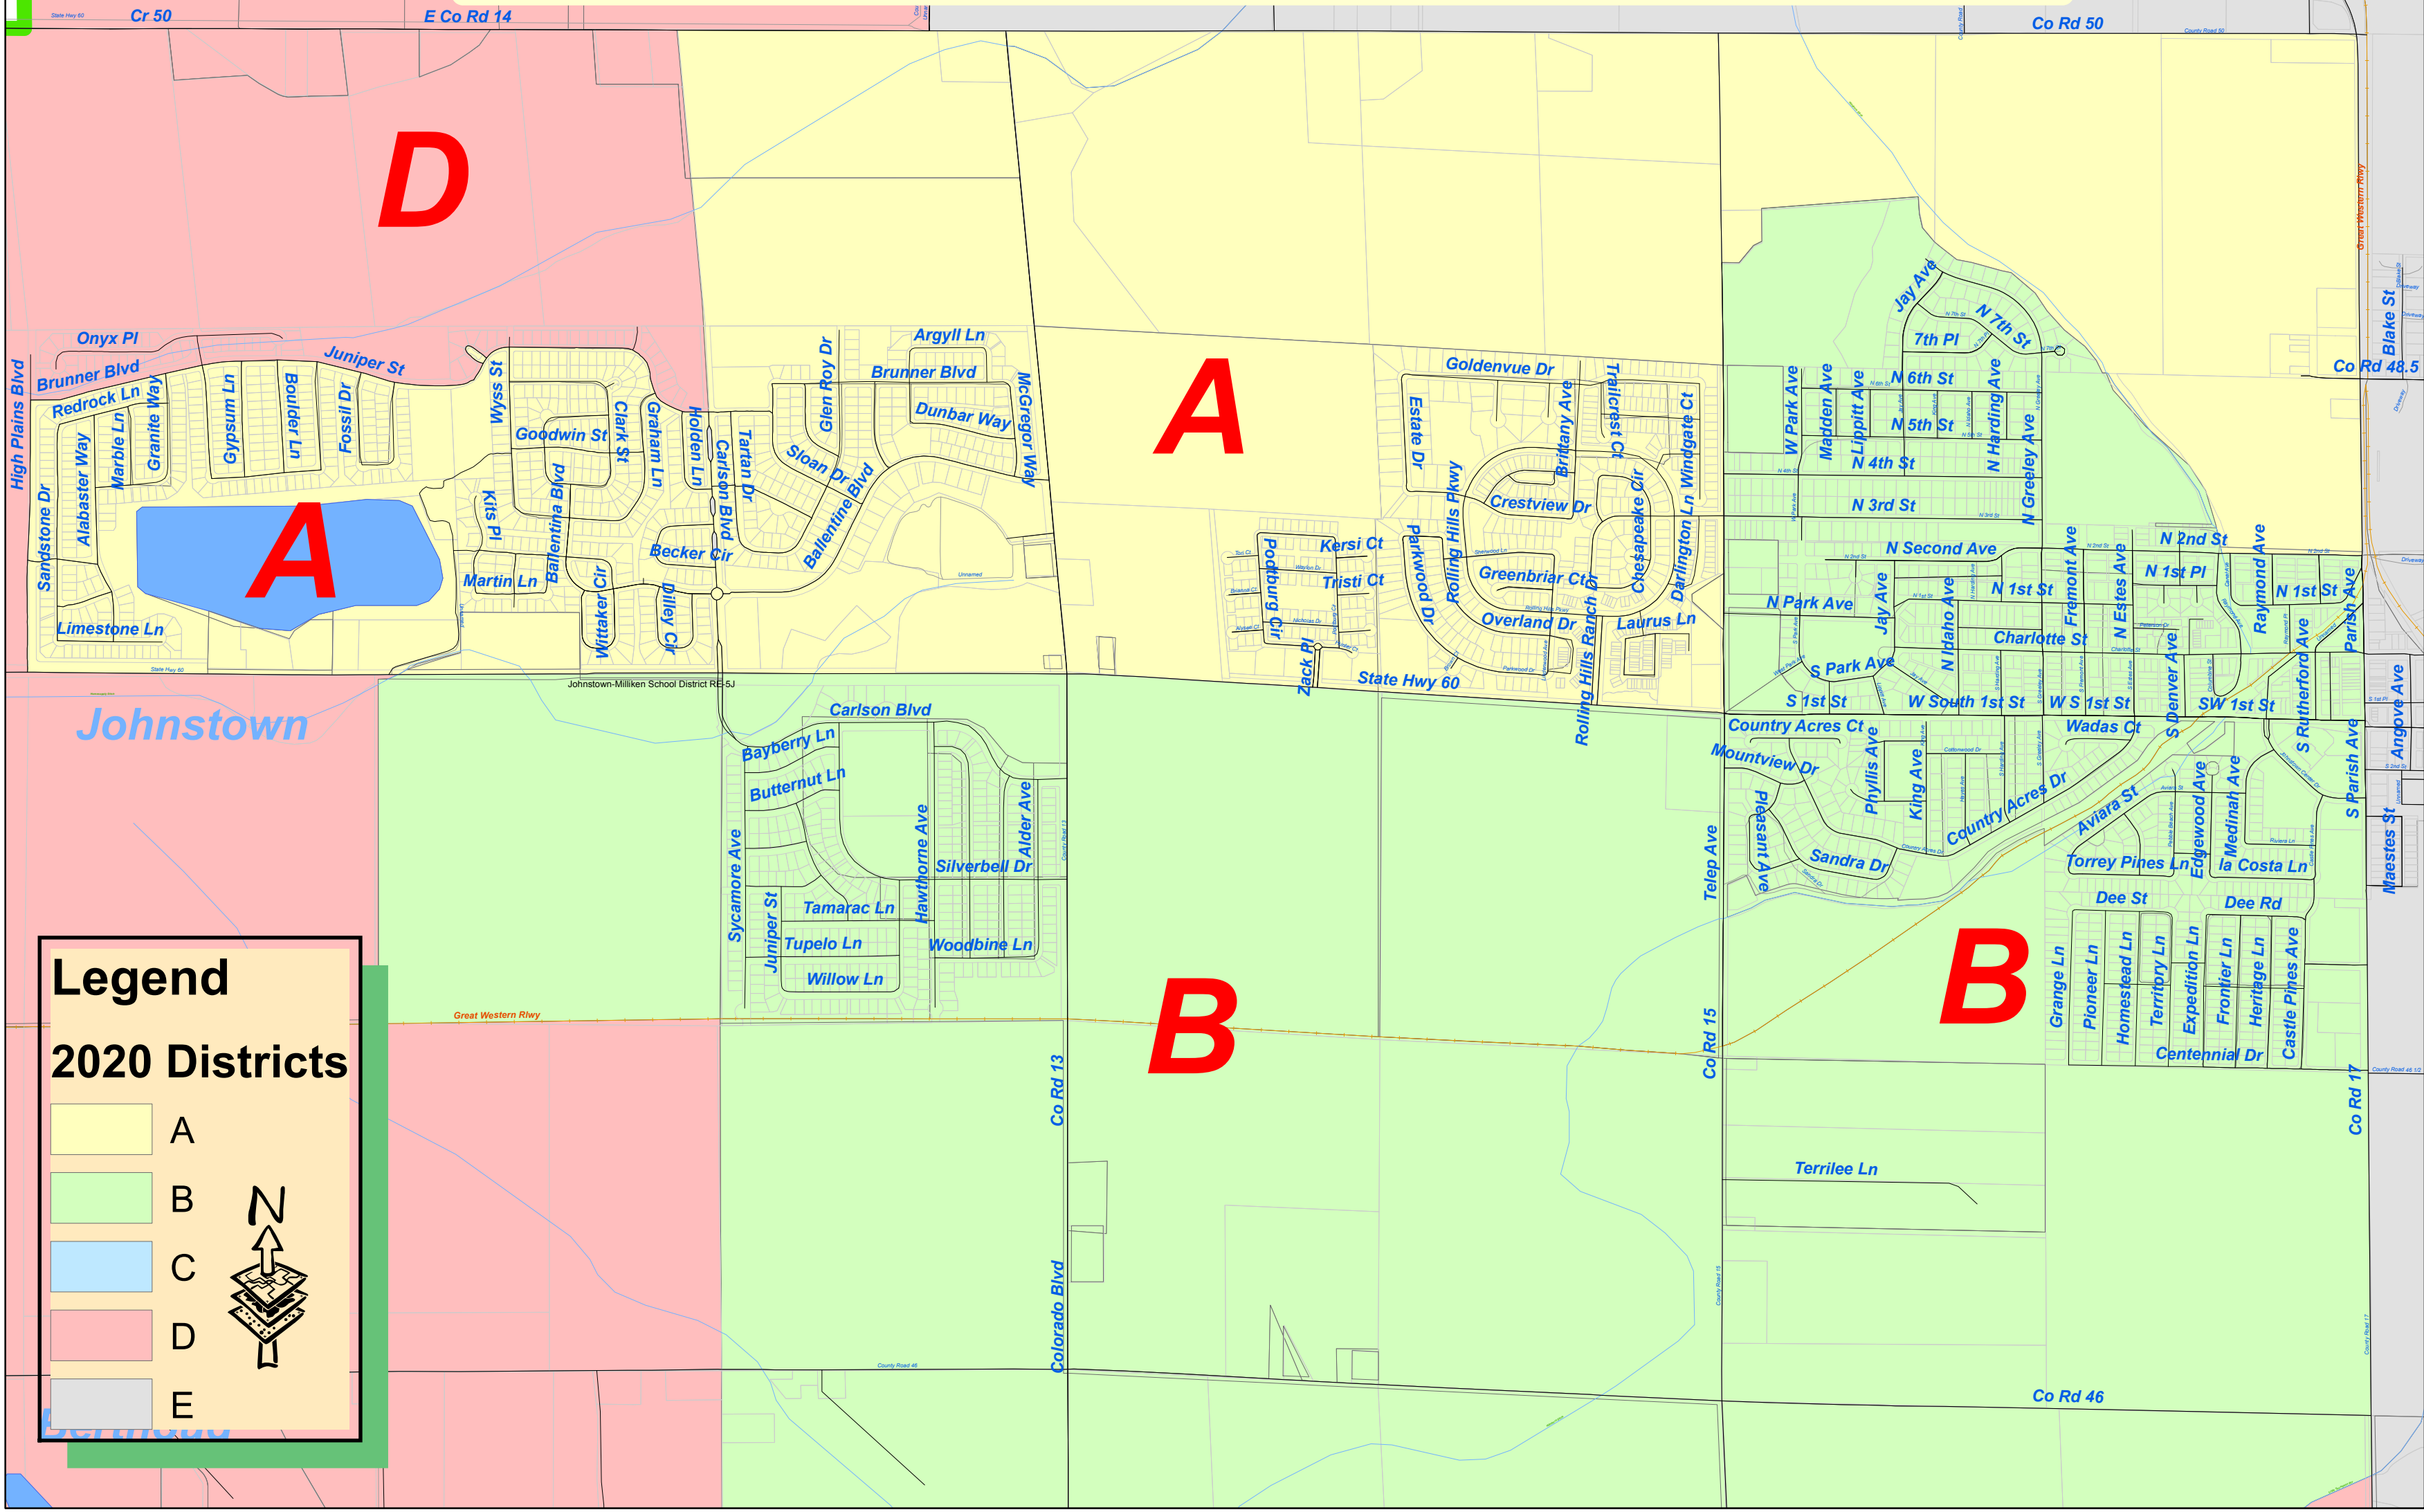

Weld Re-5J School District - 2020 Director Districts

Legend

2020 Districts

	A
	B
	C
	D
	E